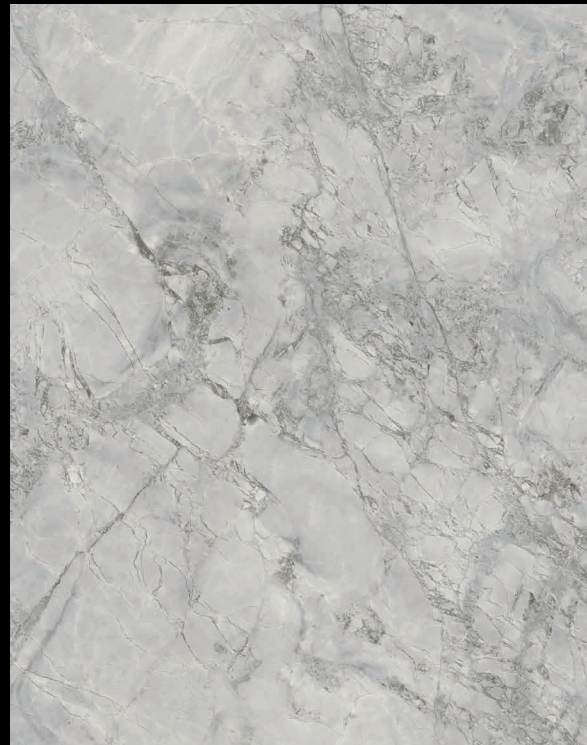

**Top Supergrey
Natural**

Lámina de 3200 X 1600 X 12 mm